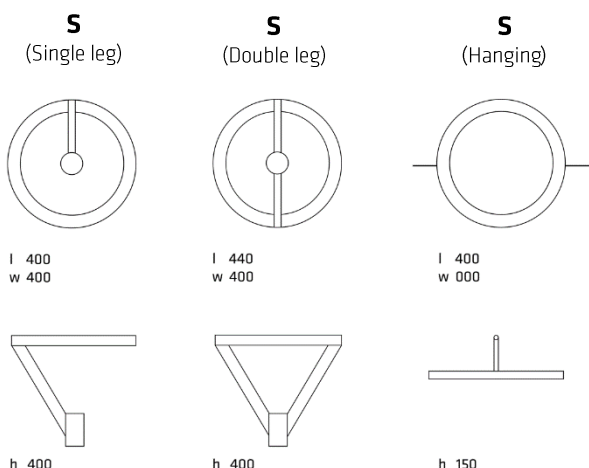

### Product description

Housing made from aluminum to maximize heat dissipation and service life. Durable powder coating (default color DB 703). Mounting options: top mounting on a pole (single- or double-leg bracket which in its standard version fits 60 or 76 mm diameter poles) or hanging from a wire. Cover made from Opal glass for low glare. Fasteners made from stainless steel. Direct on-board power supply unit with long service life.

Size	LEDs	mA	lm	W	kg
S	180	450	1.751	22	4,0 (single leg)
S	180	450	1.751	22	4,8 (double leg)
S	180	450	1.751	22	3,5 (hanging)

\* Please note, that a dot (.) is used as the thousands separator and a comma (,) as the decimal separator throughout.

### Dimensions

### Plain I Retro S

Luminaire with a power consumption of 22 W that produces a luminous flux of 1.751 lm. Standard dimming, 00 optics, color temperature of 4000 K and DB 703 housing color, to be mounted on a 60 mm diameter pole with Side-I style bracket.